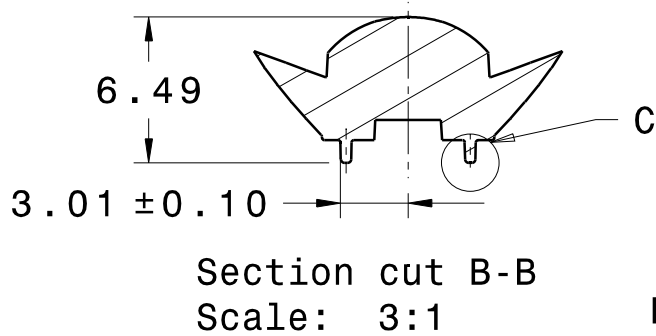

Isometric view
Scale: 1:1

NOTES:

- MATERIAL: ACRYLIC
- WEIGHT: 0.4g

PROJECT MANAGER George Iatan	DIFFUSION DATE:	FILE: 2D_N-001_mo4683.CATDrawing
OPTICAL DESIGNER Stephane Gingras	DRAWING DATE: MAY 5th, 2008	DWG NUMBER 4683-2-1
DESIGNER Cedric Stevenin	VERIFIED BY:	SCALE 3 : 1
DRAFTSMAN Philippe Lévesque		FOLIO: 1 / 1

All dimension are according to SPI/SPE, commercial class, unless specified.

N-001